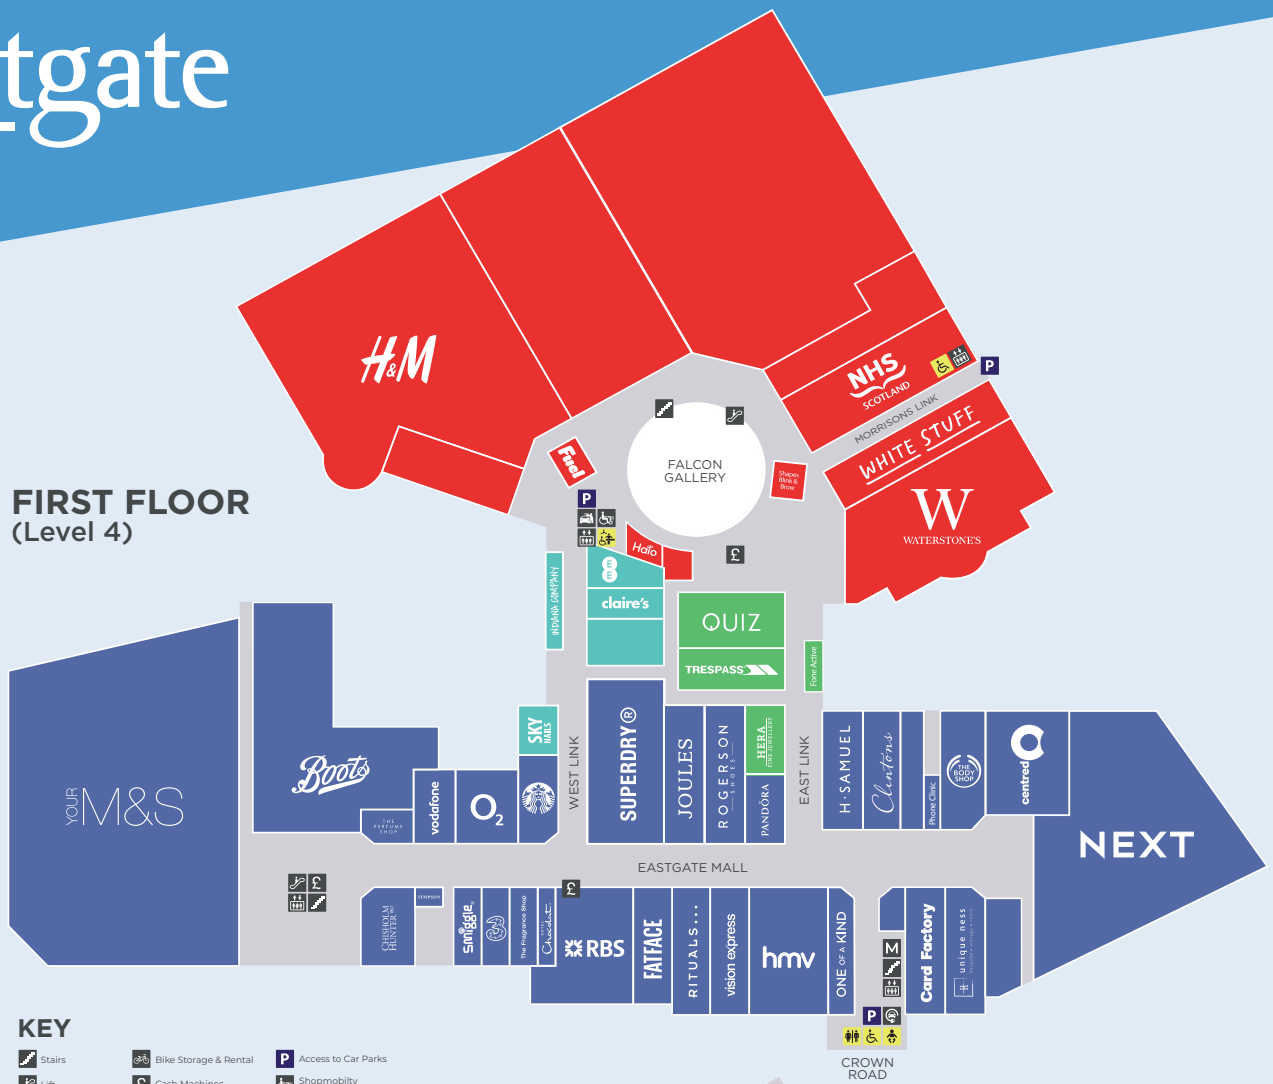

FIRST FLOOR (Level 4)

KEY

- | | | |
|------------------------------|-----------------------|---|
| Stairs | Bike Storage & Rental | Access to Car Parks |
| Lift | Cash Machines | Shopmobility |
| Escalator | Post Box | EV Charging |
| Toilets | Loch & Larder | Car Valet |
| Baby Change | Centre Management | <small>Level 2 Falcon Car Park & Level 2 Emergency Car Park</small> |
| Accessible Toilet | | |
| Lachie Smith Changing Places | | |

GROUND FLOOR (Level 3)

MALL DIRECTORY