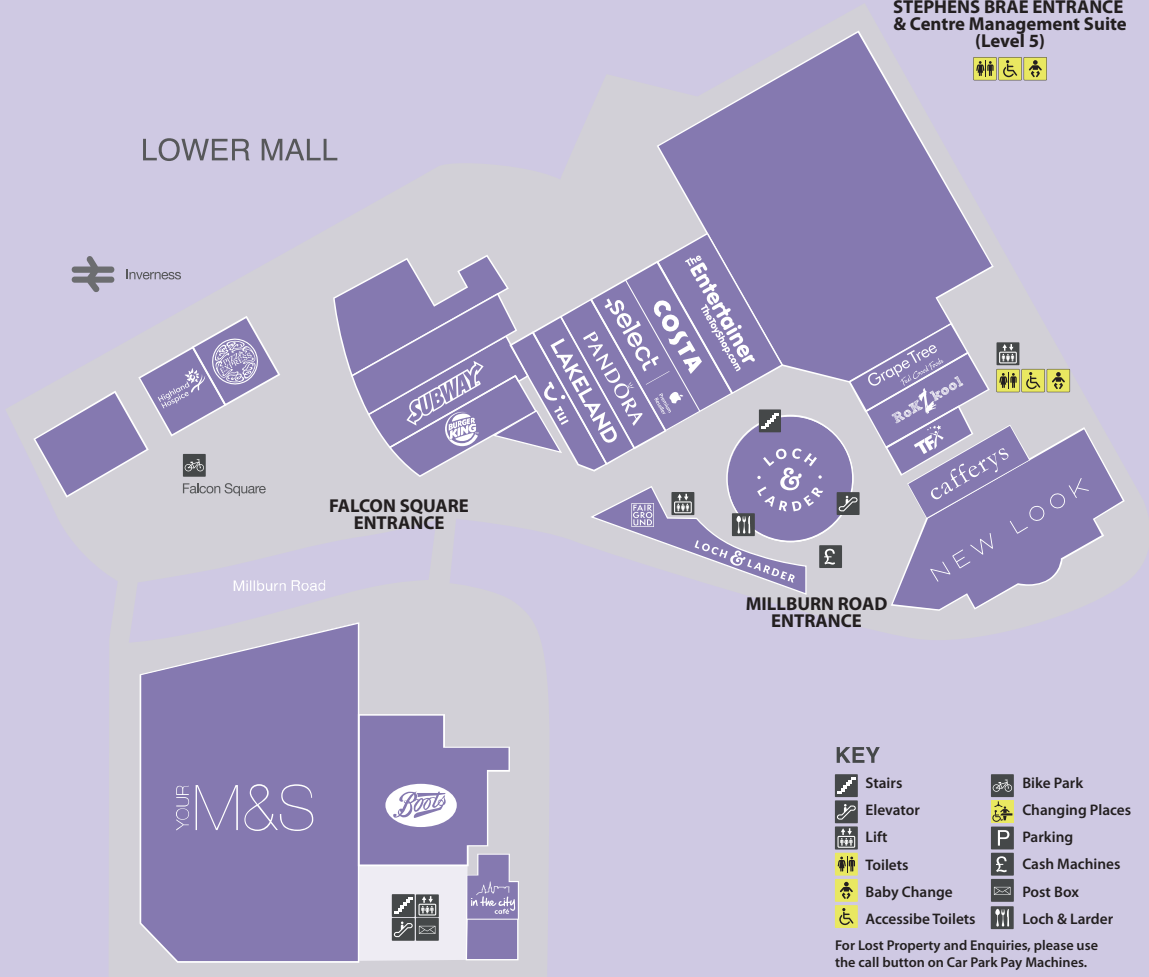

# YOUR GUIDE TO Eastgate

**CROWN ROAD ENTRANCE (Level 4)**  
**STEPHENS BRAE ENTRANCE & Centre Management Suite (Level 5)**

Icons: ♿, ♿, ♿

**FALCON SQUARE ENTRANCE**

**MILLBURN ROAD ENTRANCE**

**HIGH STREET ENTRANCE**

- KEY**
- Stairs
  - Elevator
  - Lift
  - Toilets
  - Baby Change
  - Accessible Toilets
  - Bike Park
  - Changing Places
  - Parking
  - Cash Machines
  - Post Box
  - Loch & Larder

For Lost Property and Enquiries, please use the call button on Car Park Pay Machines.