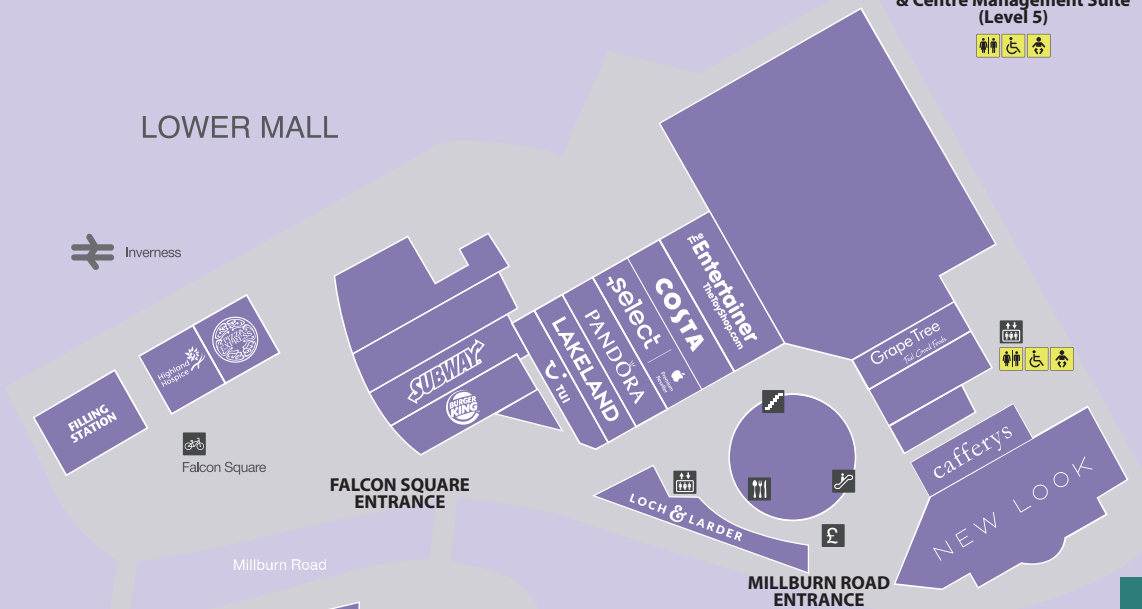

YOUR GUIDE TO Eastgate

CROWN ROAD ENTRANCE (Level 4)

STEPHENS BRAE ENTRANCE & Centre Management Suite (Level 5)

LOWER MALL

KEY

- Stairs
- Elevator
- Lift
- Toilets
- Baby Change
- Accessible Toilets
- Bike Park
- Changing Places
- Parking
- Cash Machines
- Post Box
- Loch & Larder

For Lost Property and Enquiries, please use the call button on Car Park Pay Machines.

LOCH & LARDER

CLUCK

SCOTTISH KITCHEN

Ness'n'Korma

invermercato

SWEETNESS

FAIRGROUND