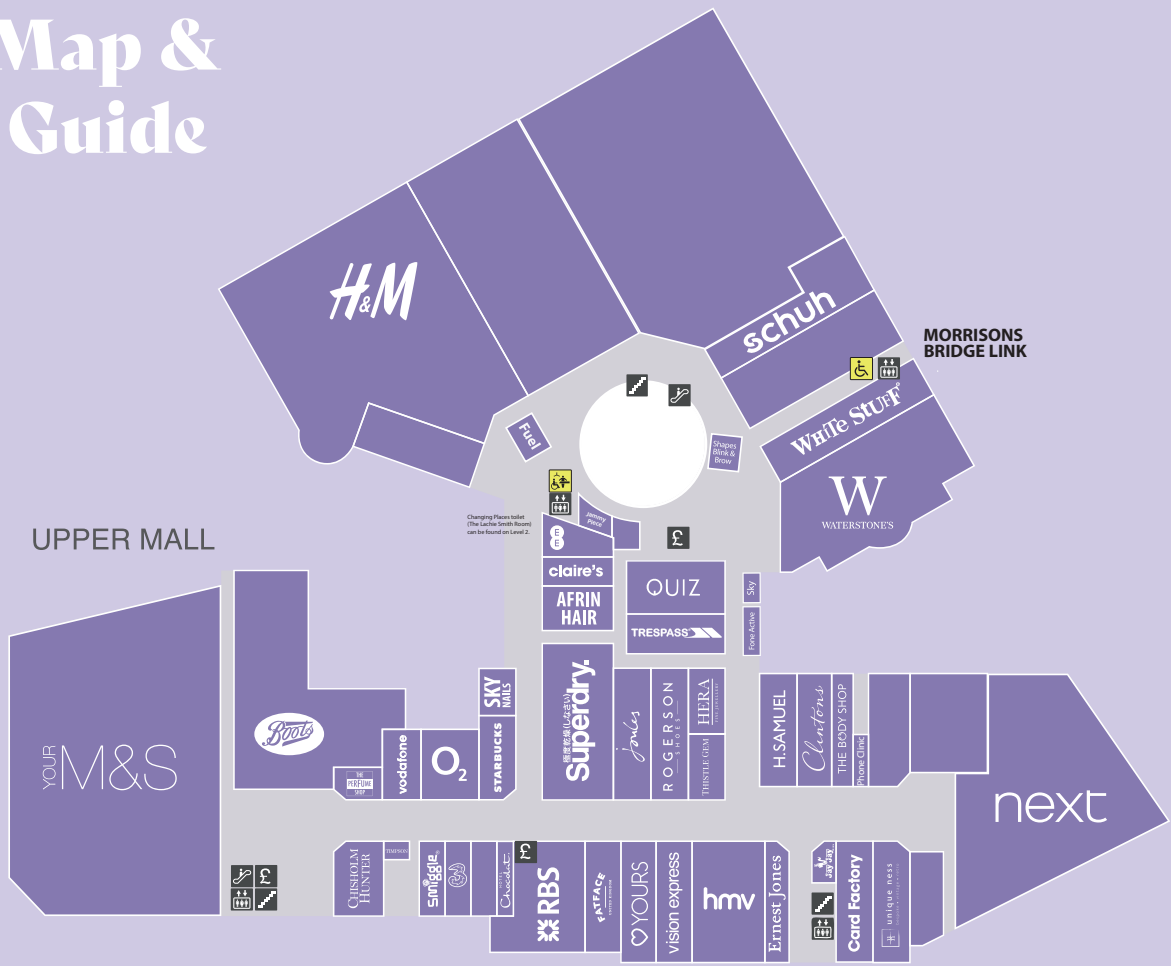

Mall Map & Store Guide

- KEY**
- Stairs
 - Elevator
 - Lift
 - Toilets
 - Baby Change
 - Accessible Toilets
 - Bike Park
 - Food Court
 - Parking
 - Cash Machine
 - Post Box
 - Changing Places

For Lost Property and Enquiries, please use the call button on Car Park Pay Machines.