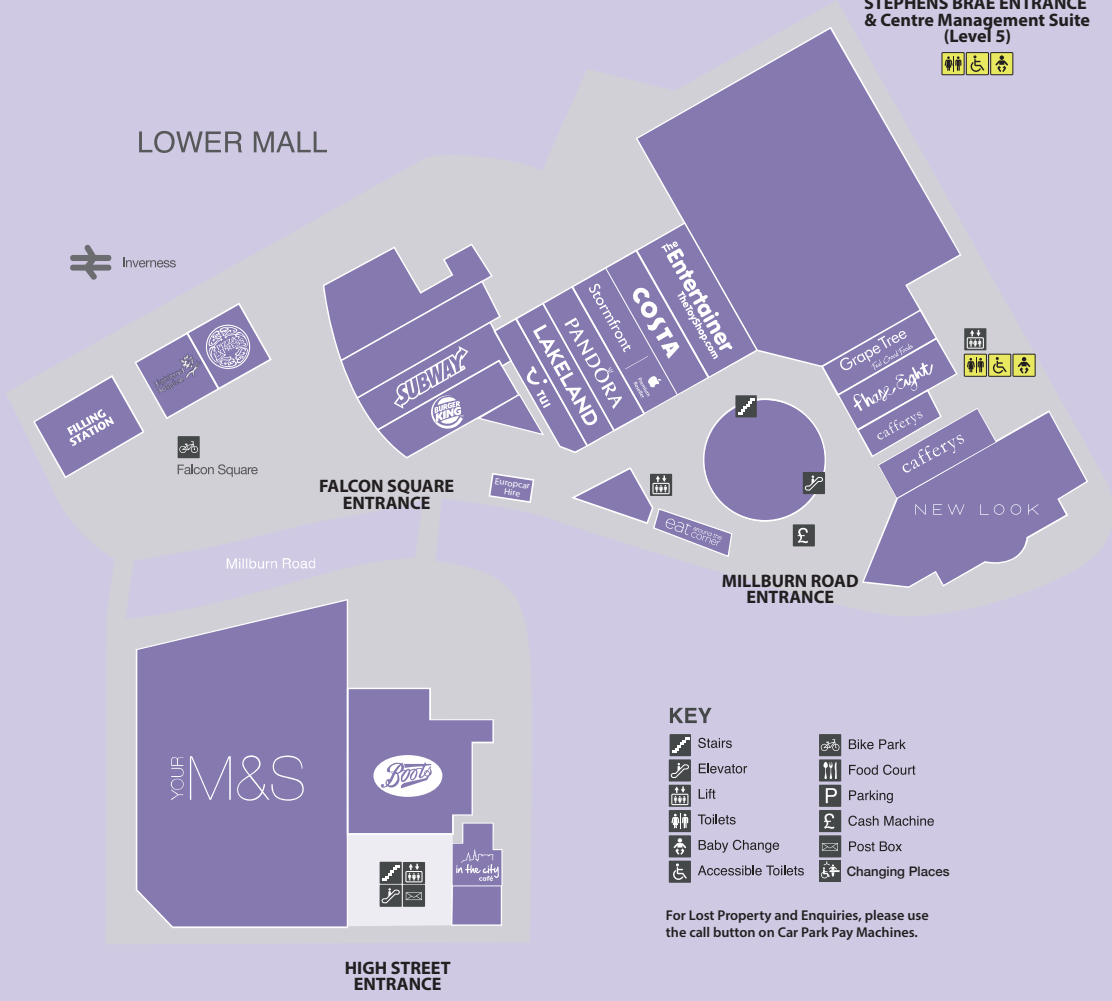

Mall Map & Store Guide

- KEY**
- Stairs
 - Elevator
 - Lift
 - Toilets
 - Baby Change
 - Accessible Toilets
 - Bike Park
 - Food Court
 - Parking
 - Cash Machine
 - Post Box
 - Changing Places

For Lost Property and Enquiries, please use the call button on Car Park Pay Machines.