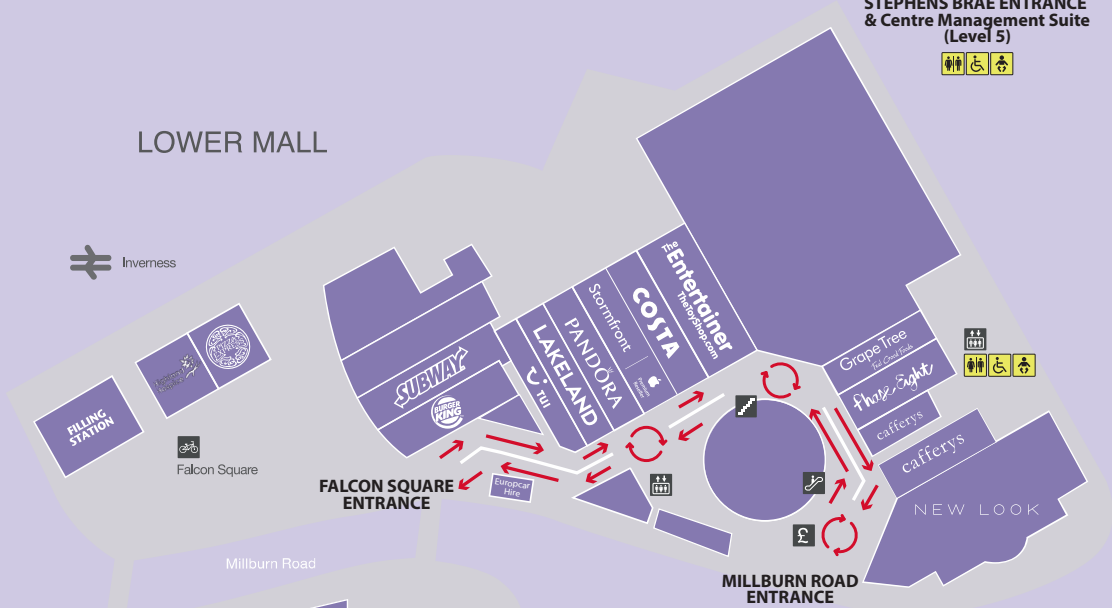

Mall Map & Store Guide

- KEY**
- Stairs
 - Elevator
 - Lift
 - Toilets
 - Baby Change
 - Accessible Toilets
 - Bike Park
 - Food Court
 - Parking
 - Cash Machine
 - Post Box
 - Changing Places

For Lost Property and Enquiries, please use the call button on Car Park Pay Machines.

Please use the Eastgate Roadway during your visit - it's designed to keep you safe.

EASTGATESHOPPING.CO.UK

#moreeastgate