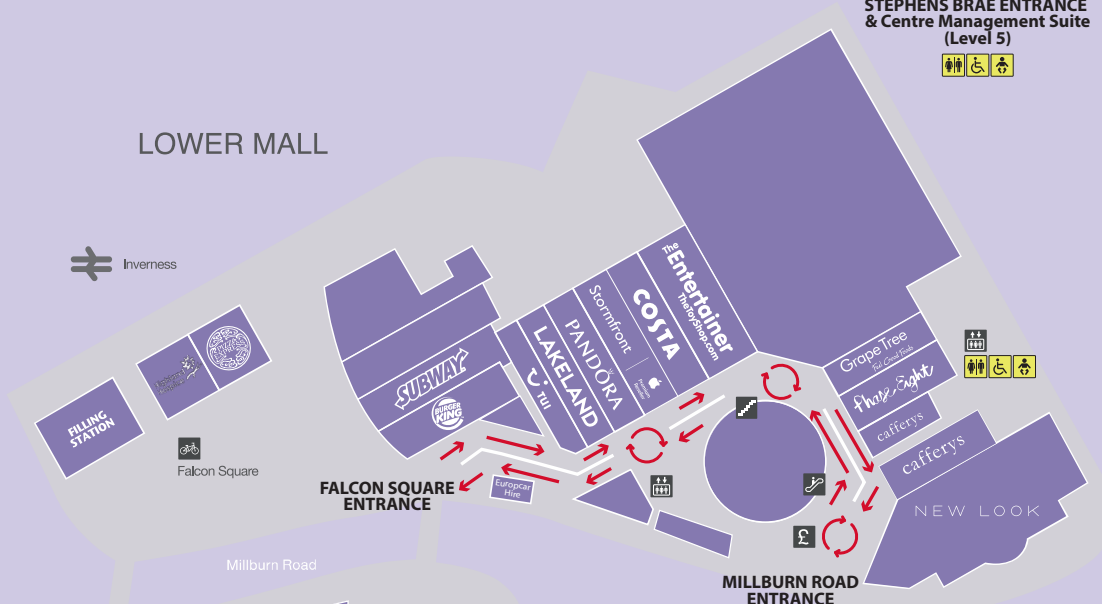

Mall Map & Store Guide

UPPER MALL

CROWN ROAD ENTRANCE (Level 4)

STEPHENS BRAE ENTRANCE & Centre Management Suite (Level 5)

LOWER MALL

FALCON SQUARE ENTRANCE

MILLBURN ROAD ENTRANCE

HIGH STREET ENTRANCE

KEY

- Stairs
- Elevator
- Lift
- Toilets
- Baby Change
- Accessible Toilets
- Bike Park
- Food Court
- Parking
- Cash Machine
- Post Box
- Changing Places

For Lost Property and Enquiries, please use the call button on Car Park Pay Machines.

Please use the Eastgate Roadway during your visit - it's designed to keep you safe.

EASTGATESHOPPING.CO.UK

#moreeastgate