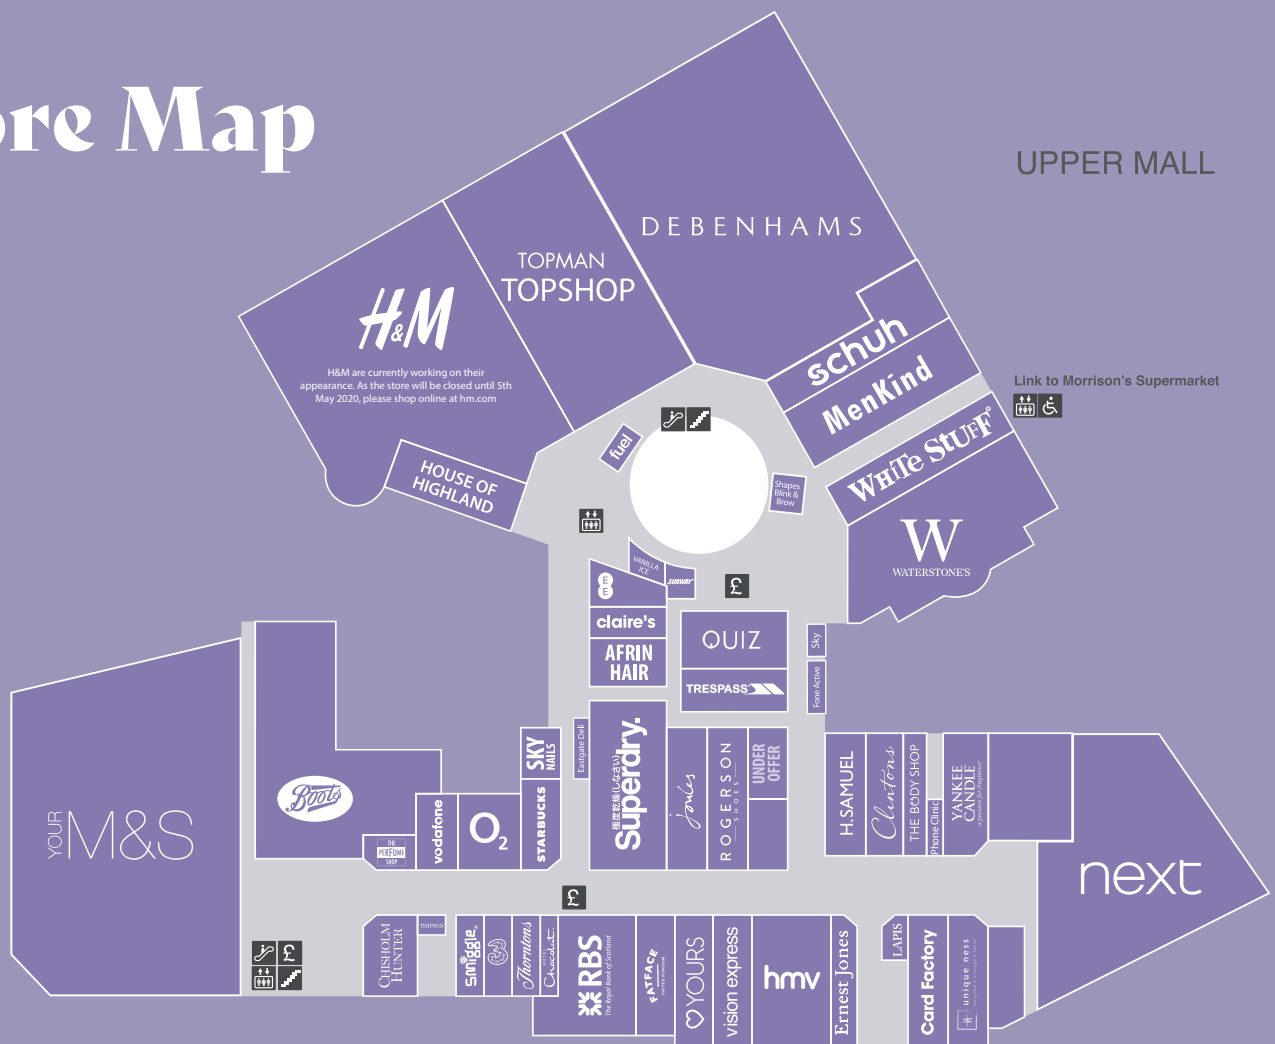

Store Map

UPPER MALL

Link to Morrison's Supermarket

- KEY**
- Stairs
 - Elevator
 - Lift
 - Toilets
 - Baby Change
 - Accessible Toilets
 - Bike Park
 - Food Court
 - Parking
 - Cash Machine
 - Post Box
 - Changing Place

Management Office

LOWER MALL

P
 700 spaces
 Open 6am - midnight
 Car Wash located on level 2
 Shopmobility level 2
 Changing Places Toilet
 Europcar drop off level 1

P
 650 Spaces

Open
 Monday - Wednesday: 7:30 am - 7:00 pm
 Thursday: 7:30 am - 8:00 pm
 Friday & Saturday: 7:30 am - 7:00 pm
 Sunday: 9:00 am - 6:00 pm

Car Wash located on level 3

eastgate
 SHOPPING CENTRE
 INVERNESS

EASTGATESHOPPING.CO.UK
 #moreeastgate