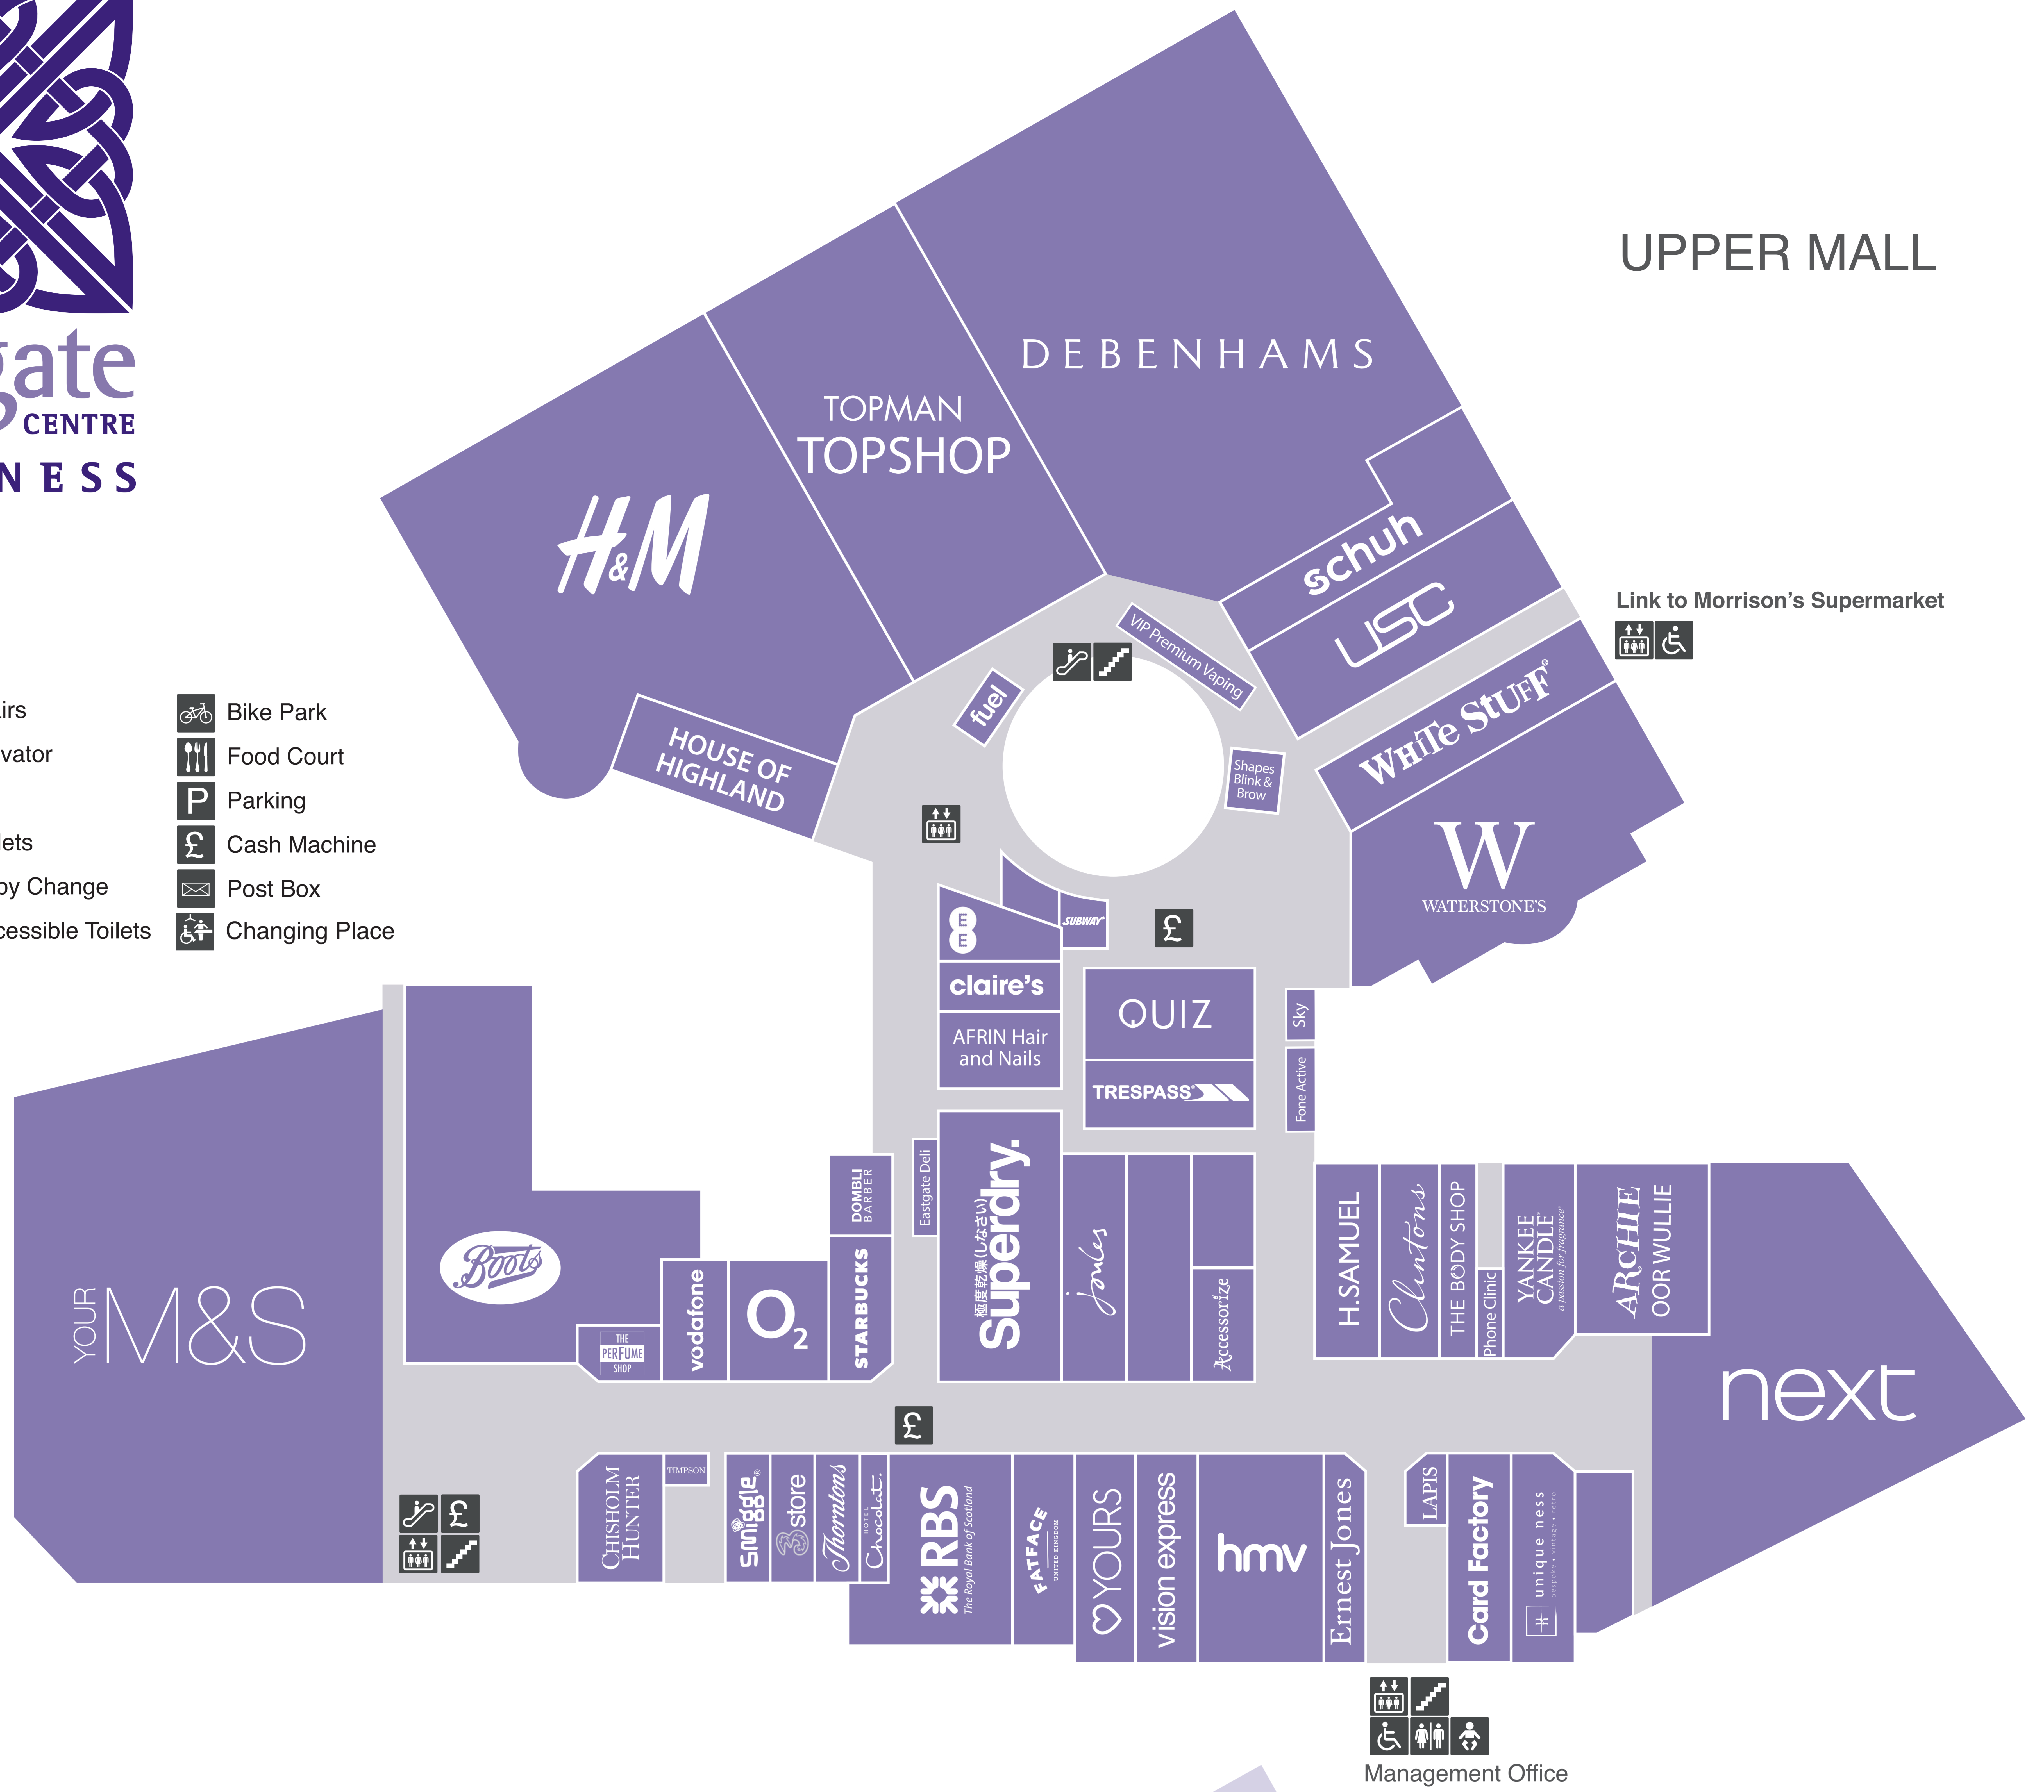

KEY

- | | | | |
|--|--------------------|--|----------------|
| | Stairs | | Bike Park |
| | Elevator | | Food Court |
| | Lift | | Parking |
| | Toilets | | Cash Machine |
| | Baby Change | | Post Box |
| | Accessible Toilets | | Changing Place |

LOWER MALL

P

700 spaces
Open 6am - midnight
Car Wash located on level 2
Shopmobility level 2
Changing Places Toilet
Europcar drop off level 1

P

650 Spaces
Open 8am - 7pm Monday - Saturday
Open 8am - 8pm Thursday
Open 10am - 6pm Sunday

Car Wash located on level 3